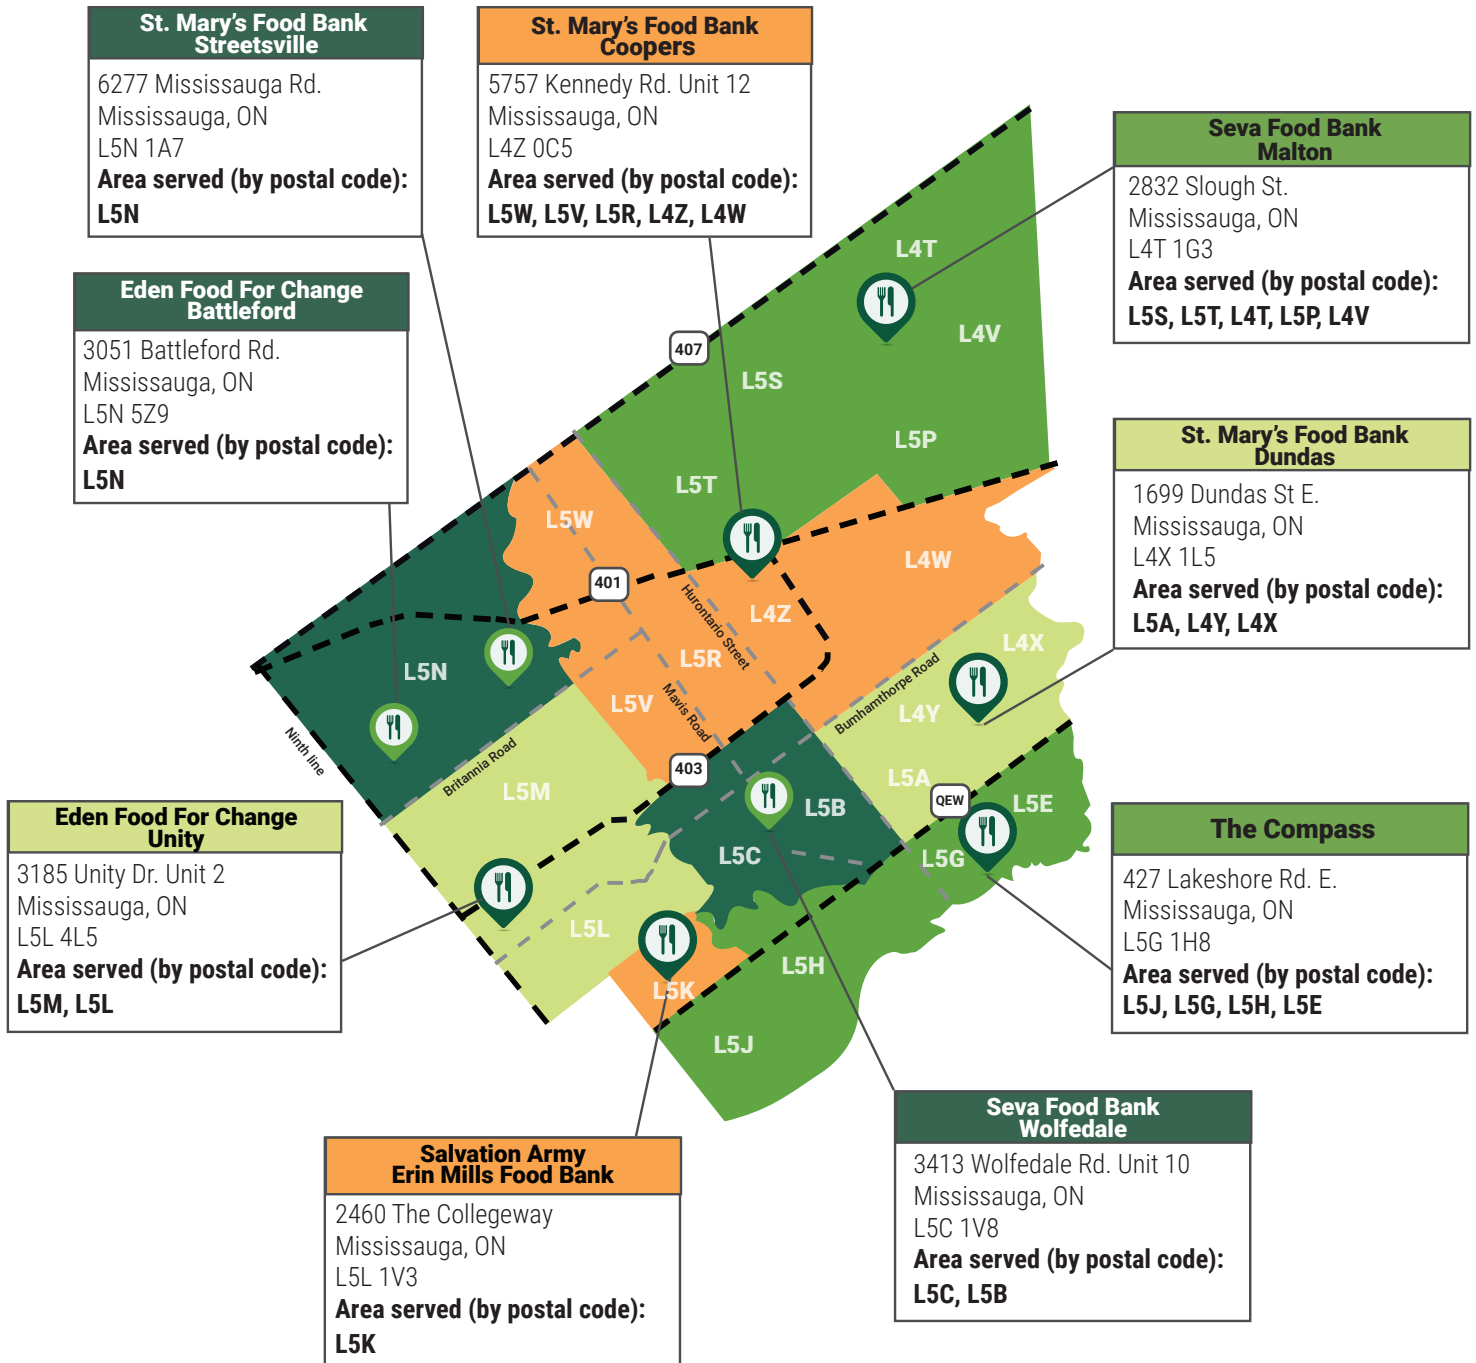

DO YOU NEED FOOD?

Use the map below to find the closest Neighbourhood Food Bank that serves your postal code.

Visit your local Neighbourhood Food Bank to receive 7+ days worth of FREE food!

Local Mississauga Neighbourhood Food Bank Hours of Operation:

Eden Food For Change Battleford

Monday: 10:00 a.m. - 1:00 p.m.
Thursday: 2:00 p.m. - 4:00 p.m.
Thursday: 5:00 p.m. - 7:00 p.m.
Phone: 905.785.3651

Seva Food Bank Malton

Wednesday: 4:00 p.m. - 8:00 p.m.
Thursday: 4:00 p.m. - 8:00 p.m.
Friday: 11:00 a.m. - 3:00 p.m.
Phone: 905.361.7382

Tuesday: 12:00 p.m. - 2:00 p.m.
Wednesday: 6:00 p.m. - 8:00 p.m.
Thursday: 6:00 p.m. - 8:00 p.m.
Phone: 905.890.0900

Seva Food Bank Wolfedale

Wednesday: 4:00 p.m. - 8:00 p.m.
Thursday: 4:00 p.m. - 8:00 p.m.
Friday: 11:00 a.m. - 3:00 p.m.
Phone: 905.361.7382

Eden Food For Change Unity

Tuesday: 4:00 p.m. - 7:00 p.m.
Wednesday: 1:00 p.m. - 4:00 p.m.
Friday: 10:00 a.m. - 1:00 p.m.
Phone: 905.785.3651

St. Mary's Food Bank Dundas

Monday: 6:00 p.m. - 8:00 p.m.
Wednesday: 12:00 p.m. - 2:00 p.m.
Phone: 905.238.9008